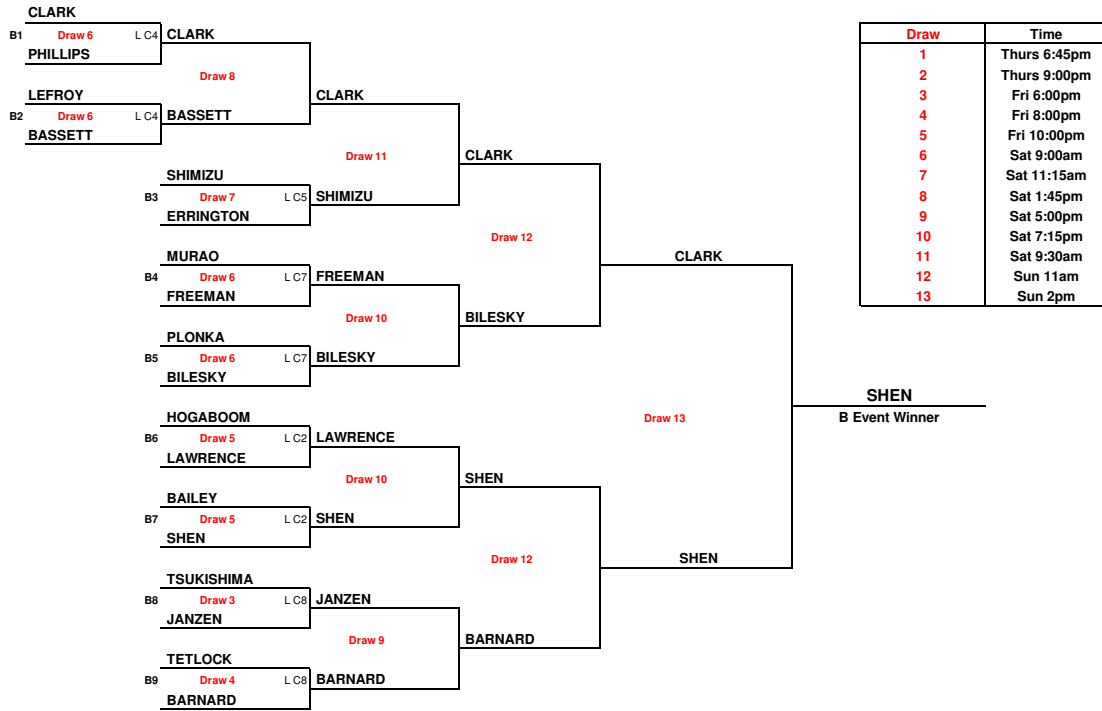

## 2011 ROYAL CITY MIXED SPIEL A EVENT

Draw	Time
1	Thurs 6:45pm
2	Thurs 9:00pm
3	Fri 6:00pm
4	Fri 8:00pm
5	Fri 10:00pm
6	Sat 9:00am
7	Sat 11:15am
8	Sat 1:45pm
9	Sat 5:00pm
10	Sat 7:15pm
11	Sat 9:30pm
12	Sun 11:00am
13	Sun 2:00pm

## 2011 ROYAL CITY MIXED SPIEL B EVENT

Draw	Time
1	Thurs 6:45pm
2	Thurs 9:00pm
3	Fri 6:00pm
4	Fri 8:00pm
5	Fri 10:00pm
6	Sat 9:00am
7	Sat 11:15am
8	Sat 1:45pm
9	Sat 5:00pm
10	Sat 7:15pm
11	Sat 9:30am
12	Sun 11am
13	Sun 2pm

## C EVENT